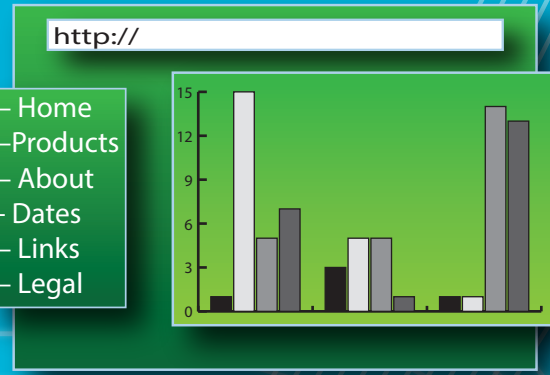

After the advent of the internet in the mid-1990s, the role of the computer in our everyday life has become more and more prevalent. Konran Media has been there from the start to lead the way for new ideas and technologies. Today we are making the boundary between